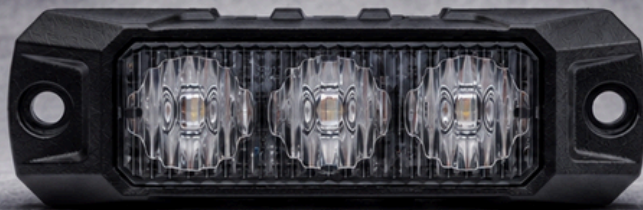

3 LED STROBE LIGHT

SKU: D-LIG-08010

This compact 3 LED strobe light delivers reliable warning visibility in a slim, low-profile design. Built for demanding vehicle and equipment applications, it offers dependable performance and flexible installation.

PRODUCT SPECIFICATION

Power	15 W
LED	3x5W
Size	91x13.5x28mm
IP Rating	IP67, IP69K
Flash Patterns	13
Approval	ECE R65 XA2, SAE J595 Class 1, UKCA, CE
Voltage	12-24 V
Housing Material	Aluminium Housing
Len Material	UV Resistant PC Lens
Lens Colour	Clear
Warranty	5 Years
Working Temp	-45°C - +65°C
Synchronisation	Yellow wire
Asynchronous	Green Wire
Cruise Light	White Wire
Cable	0.3M Cable
Mounting	Screw Mount