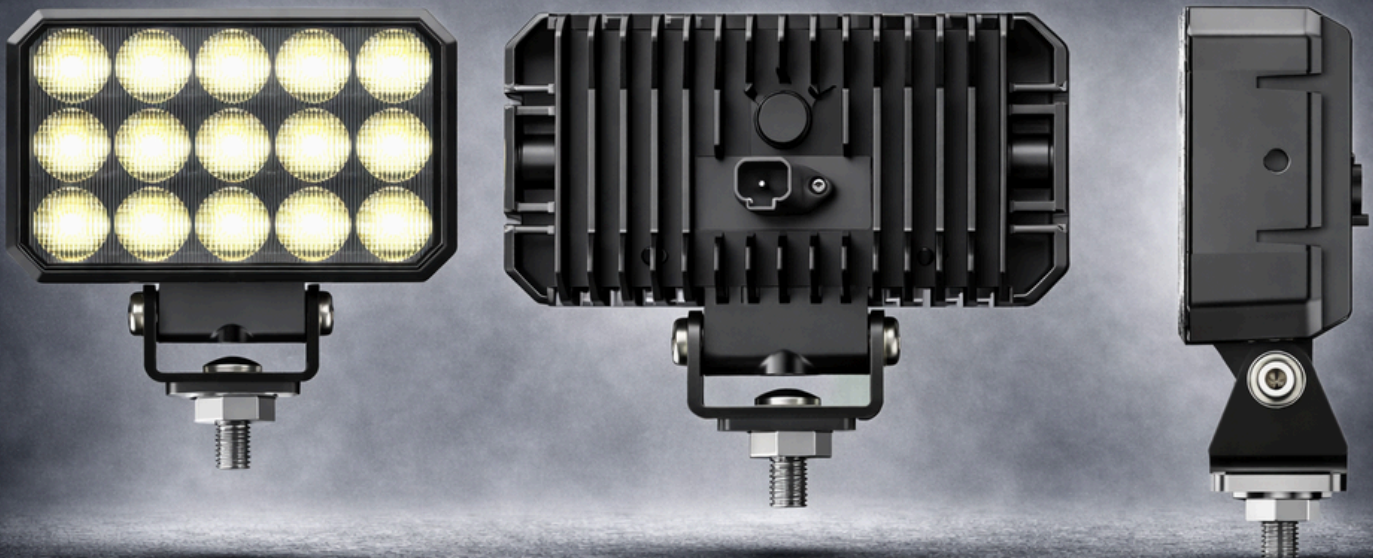

## 15 LED WORK LAMP

SKU: D-LIG-08903

A compact yet powerful 15 LED work lamp designed to deliver bright, wide-area illumination. Built with a durable aluminium housing and engineered for demanding environments, it offers reliable performance, long service life, and dependable operation across a wide voltage range.

## PRODUCT SPECIFICATION

Power	Osram 55 W
Lumen	5,605 LM
Current	12V@4.58A, 24V@2.3A
Size	6" x 3.7"
IP Rating	IP67, IP69K
Beam	100° Wide Flood Beam
Approval	ECE R10, SAE, CE, CISPR 25 Class 4
Voltage	10-30V
Housing Material	Aluminium Housing
Len Material	UV Resistant PC Lens
Lens Colour	Clear
Mounting	Screws
Connector	Built-in Connector
Warranty	5 Years
Working Temp	-45°C - +65°C