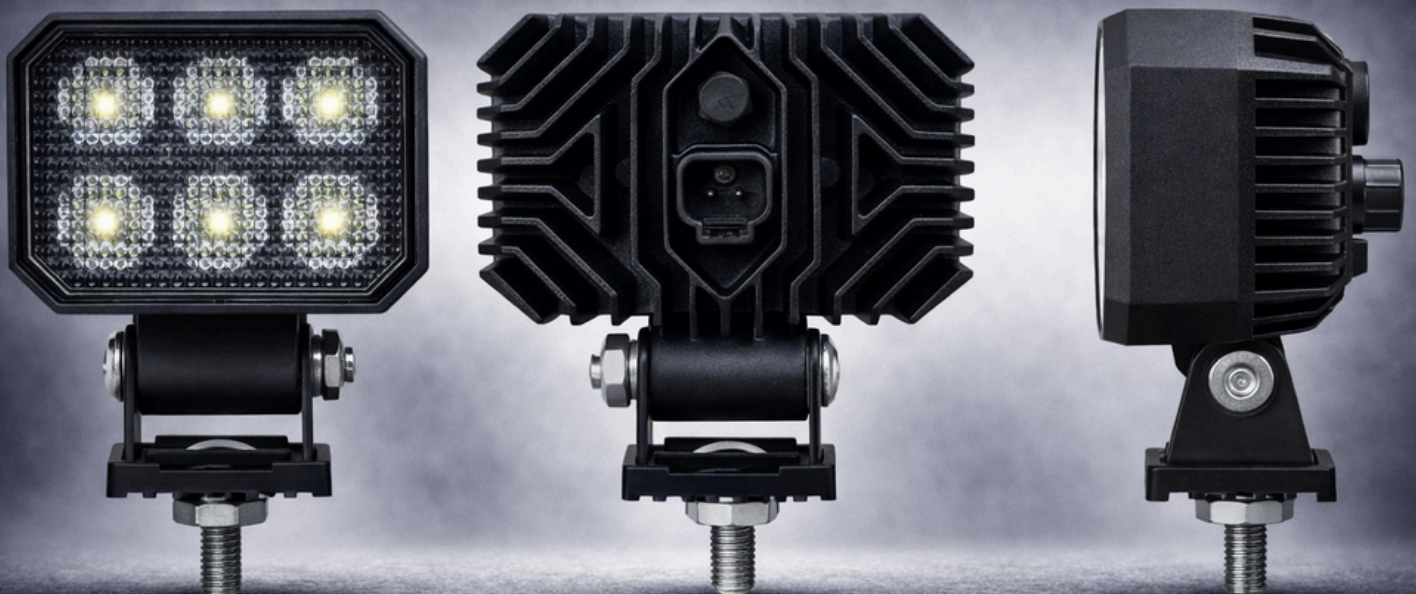

6 LED WORK LAMP

SKU: D-LIG-08902

A powerful 6-LED work lamp delivering bright, wide flood illumination, designed with a robust aluminium housing to provide reliable performance in demanding working environments.

PRODUCT SPECIFICATION

Power	Osram 30 W
Lumen	2,730 LM
Current	12V@2.5A
Size	4" x 2.8"
IP Rating	IP67, IP69K
Beam	100° x 80° Wide Flood Beam
Approval	ECE R10, SAE, CE
Voltage	10-30V
Housing Material	Aluminium Housing
Len Material	UV Resistant PC Lens
Lens Colour	Clear
Mounting	Screws
Connector	Built-in Connector
Warranty	5 Years
Working Temp	-45°C - +60°C