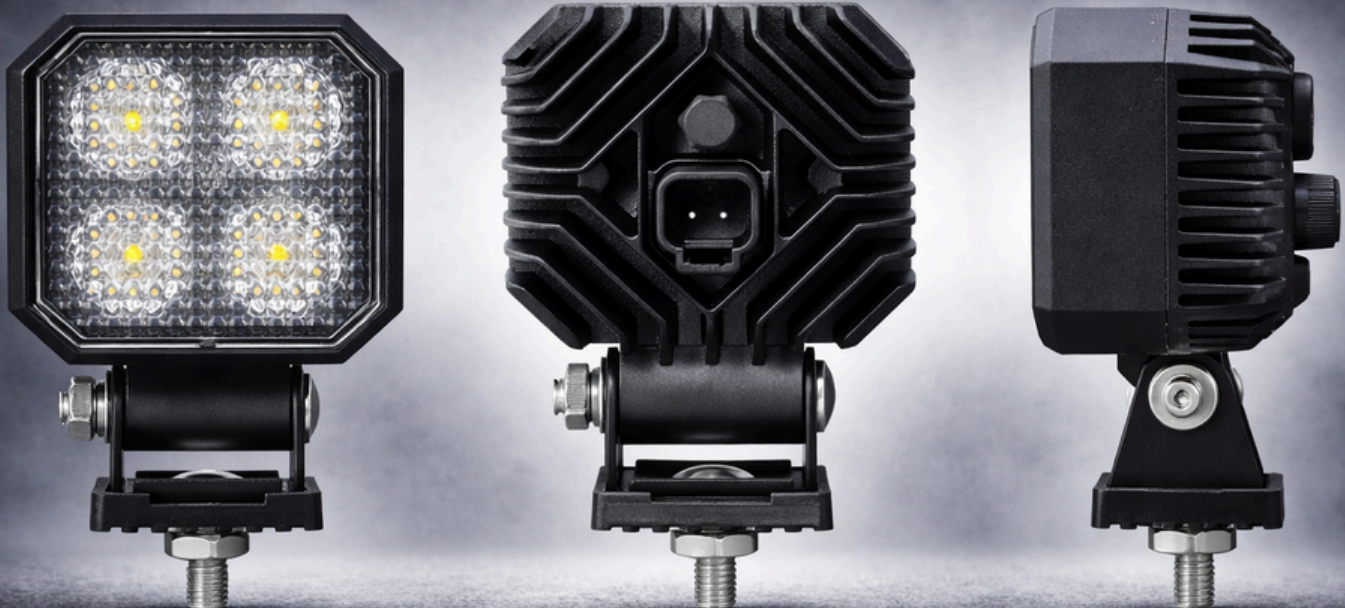

4 LED SQUARE WORK LAMP

SKU: D-LIG-08900

A compact square 4-LED work lamp delivering bright, wide flood illumination, built with a durable aluminium housing for reliable performance in tough working conditions.

PRODUCT SPECIFICATION

Power	Osram 20 W
Lumen	1,764 LM
Current	12V@1.6A
Size	2.8" x 2.8"
IP Rating	IP67, IP69K
Beam	100° Wide Flood Beam
Approval	ECE R10, SAE, CE
Voltage	10-30V
Housing Material	Aluminium Housing
Len Material	UV Resistant PC Lens
Lens Colour	Clear
Mounting	Screws
Connector	Built-in Connector
Warranty	5 Years
Working Temp	-45°C - +60°C