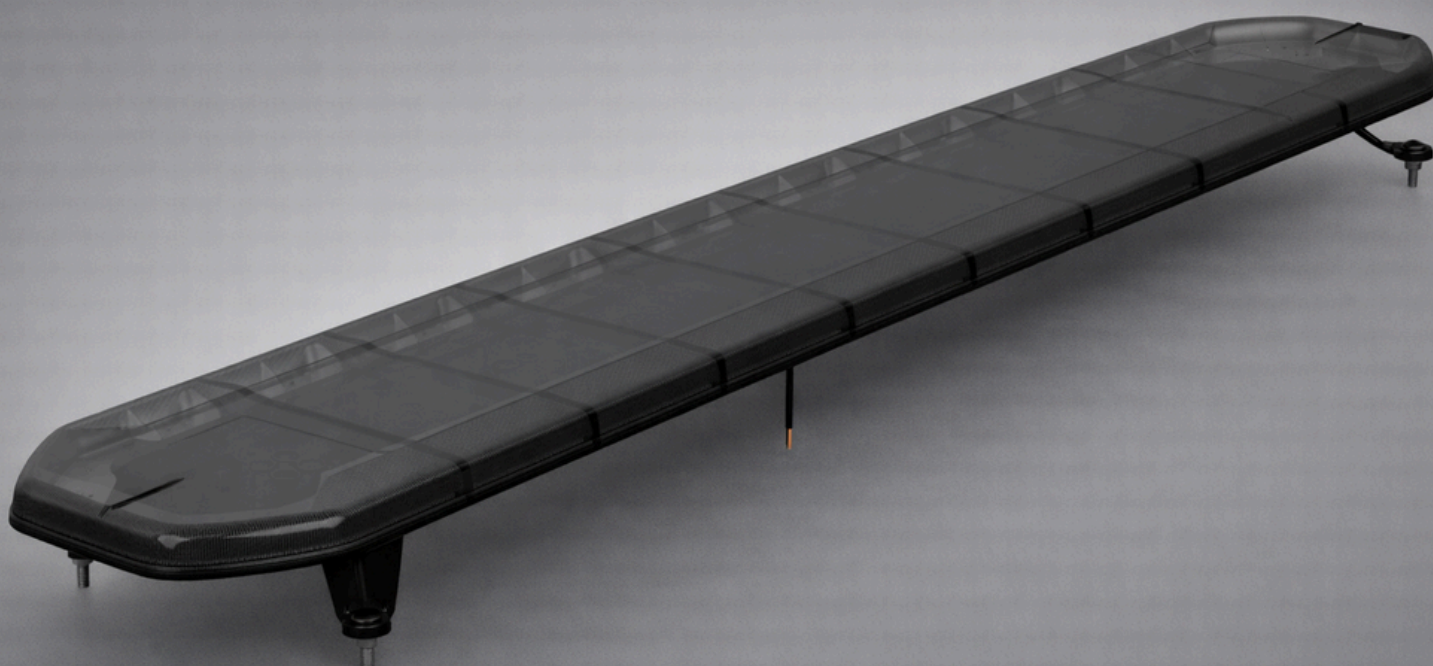

## APEX SMOKED COVER LIGHTBAR

These smoked cover LED warning light bars offer a sleek, low-profile design that delivers powerful warning visibility while maintaining a modern appearance. Built with a durable aluminium housing and polycarbonate lens, they provide a reliable safety solution for fleet, utility, and commercial vehicle applications.

LEDs: 432

Power: 116W

D-LIG-00078

Length: 1500mm

Width: 259mm

LEDs: 528

Power: 130W