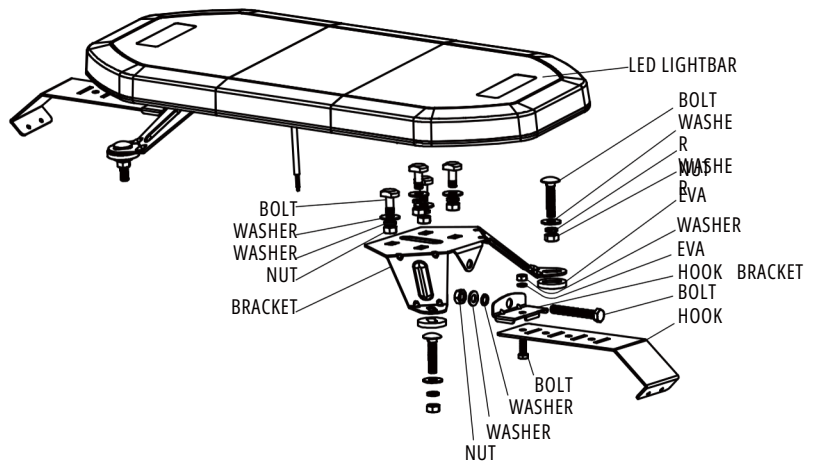

APEX BLACK TOP LIGHTBAR

Wiring

Mounting

LED LIGHTBAR
BRACKET MOUNTÖ

LED LIGHTBAR
BRACKET & HOOK MOUNTÖ

Flash Patterns

#	Patterns	FPM
1	ECE R65 Single (All)	150
2	Alternate Single Flash	150
3	Sing (Slow)	70
4	Alternate Single (Slow)	60
5	Alternate Flash (Quick)	430
6	Double (All)	150
7	Alternate Double (Quick)	300
8	Alternate Double (Slow)	215
9	Quad (All)	85