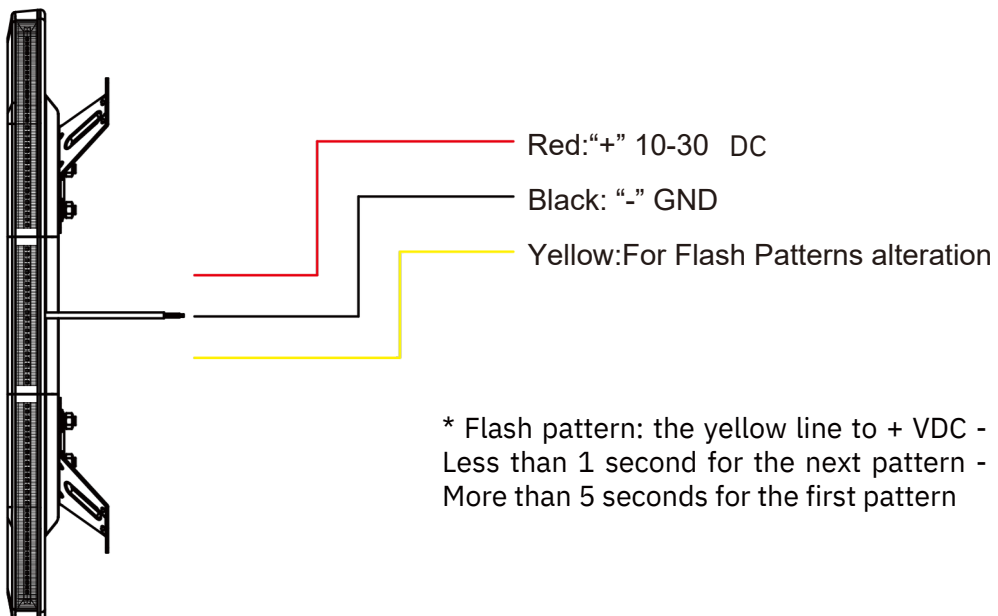

APEX BLACK TOP LIGHTBAR

Wiring

Mounting

LED LIGHTBAR
BRACKET MOUNTÖ

LED LIGHTBAR
BRACKET & HOOK MOUNTÖ

Flash Patterns

#	Patterns	FPM
1	ECE R65 Single (All)	150
2	Alternate Single Flash	150
3	Sing (Slow)	70
4	Alternate Single (Slow)	60
5	Alternate Flash (Quick)	430
6	Double (All)	150
7	Alternate Double (Quick)	300
8	Alternate Double (Slow)	215
9	Quad (All)	85

#	Patterns	FPM
10	Alternate Quad (Quick)	180
11	Alternate Quad	140
12	Srobe	1000
13	Running 1	200
14	Running 2	200
15	Running 3	200
16	Combination 1	/
17	Combination 2	/
18	Combination 3	/