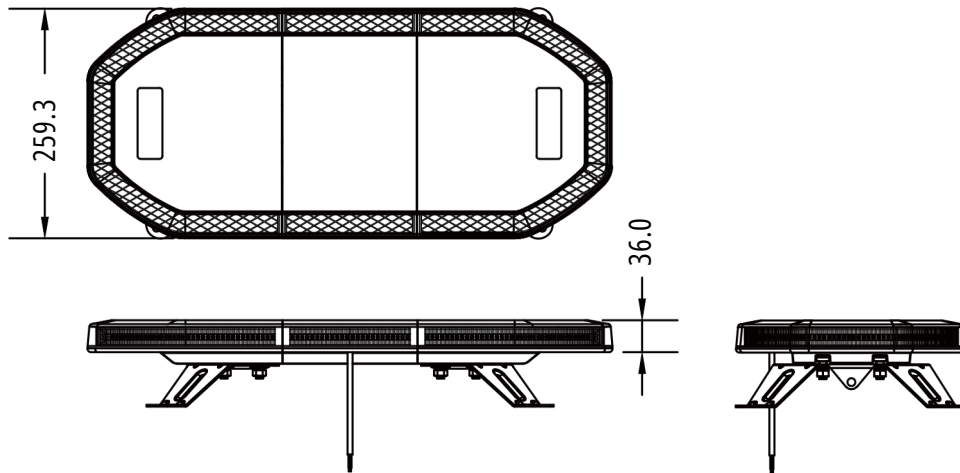

APEX BLACK TOP LIGHTBAR

Wiring

Mounting

LED LIGHTBAR
BRACKET MOUNTÖ

LED LIGHTBAR
BRACKET & HOOK MOUNTÖ

Flash Patterns

#	Patterns	FPM
1	ECE R65 Single (All)	150
2	Alternate Single Flash	150
3	Sing (Slow)	70
4	Alternate Single (Slow)	60
5	Alternate Flash (Quick)	430
6	Double (All)	150
7	Alternate Double (Quick)	300
8	Alternate Double (Slow)	215
9	Quad (All)	85