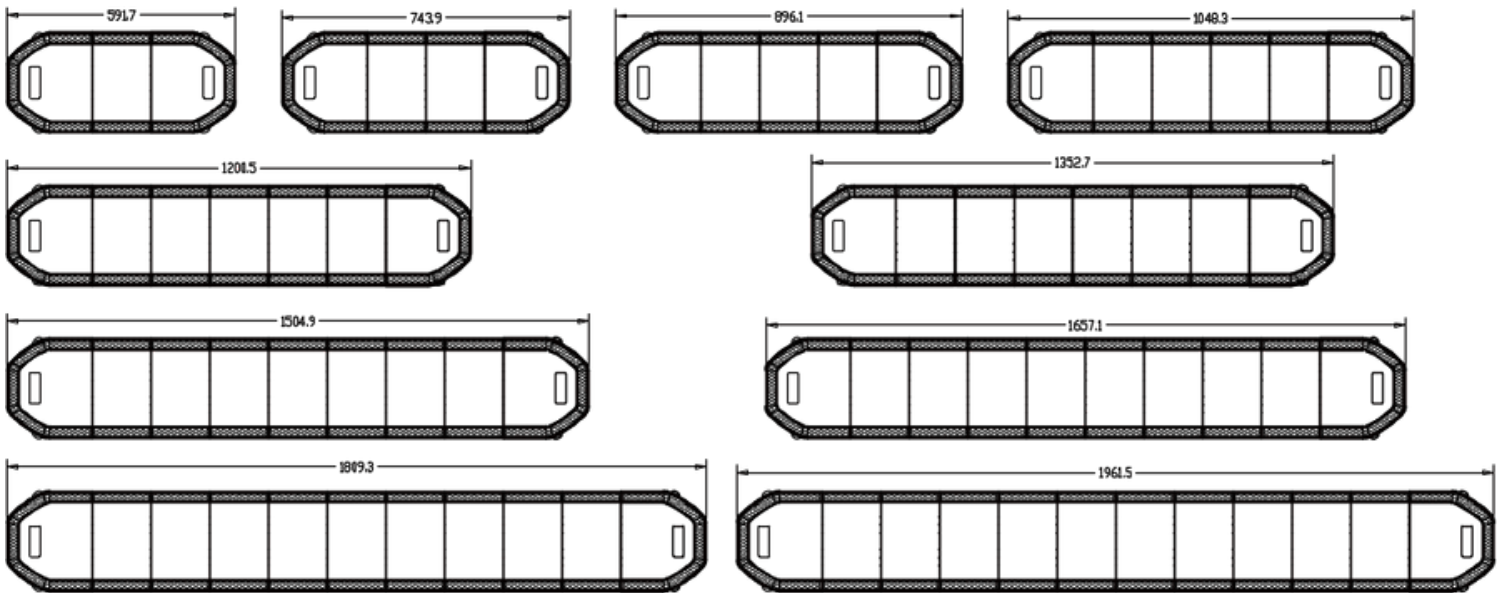

APEX BLACK TOP LIGHTBAR

Wiring

Mounting

LED LIGHTBAR
BRACKET MOUNTÖ

LED LIGHTBAR
BRACKET & HOOK MOUNTÖ

Flash Patterns

#	Patterns	FPM
1	ECE R65 Single (All)	150
2	Alternate Single Flash	150
3	Sing (Slow)	70
4	Alternate Single (Slow)	60
5	Alternate Flash (Quick)	430
6	Double (All)	150
7	Alternate Double (Quick)	300
8	Alternate Double (Slow)	215
9	Quad (All)	85

#	Patterns	FPM
10	Alternate Quad (Quick)	180
11	Alternate Quad	140
12	Srobe	1000
13	Running 1	200
14	Running 2	200
15	Running 3	200
16	Combination 1	/
17	Combination 2	/
18	Combination 3	/