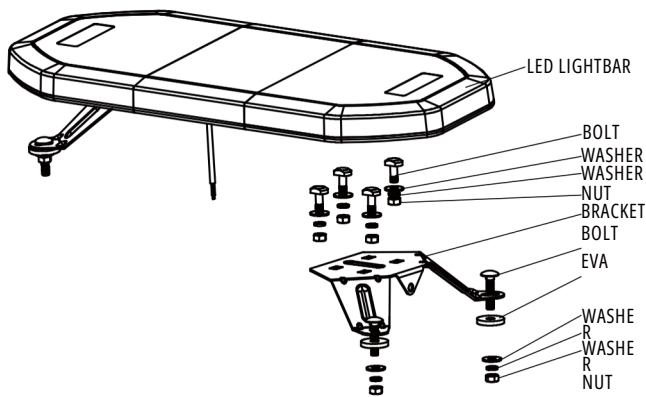

APEX BLACK TOP LIGHTBAR

Wiring

Mounting

LED LIGHTBAR
BRACKET MOUNTÖ

LED LIGHTBAR
BRACKET & HOOK MOUNTÖ

Flash Patterns

#	Patterns	FPM
1	ECE R65 Single (All)	150
2	Alternate Single Flash	150
3	Sing (Slow)	70
4	Alternate Single (Slow)	60
5	Alternate Flash (Quick)	430
6	Double (All)	150
7	Alternate Double (Quick)	300
8	Alternate Double (Slow)	215
9	Quad (All)	85